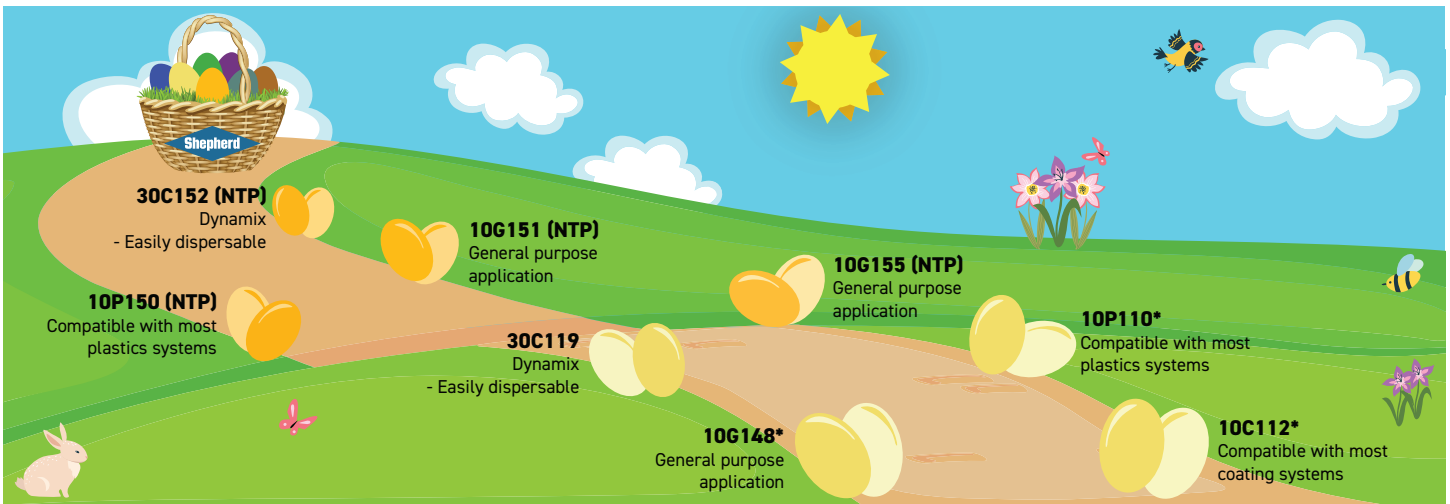

*REACH compliant product available

ABOUT THE SHEPHERD COLOR COMPANY

Founded in 1981, The Shepherd Color Company produces a wide range of high-performance Complex Inorganic Color Pigments (CICPs) used in a variety of industries. These pigments are an extraordinary class of inorganic pigments that offer stable, long-lasting color for many applications. They have unbeatable weatherability, heat and chemical resistance, are non-warping and easy to disperse. *More Expertise. Better Performance. Best Value. That's Shepherd Color.*

References: 1. Yellow. (March 9, 2020). In *Wikipedia*. Retrieved from <https://en.wikipedia.org/wiki/Yellow>